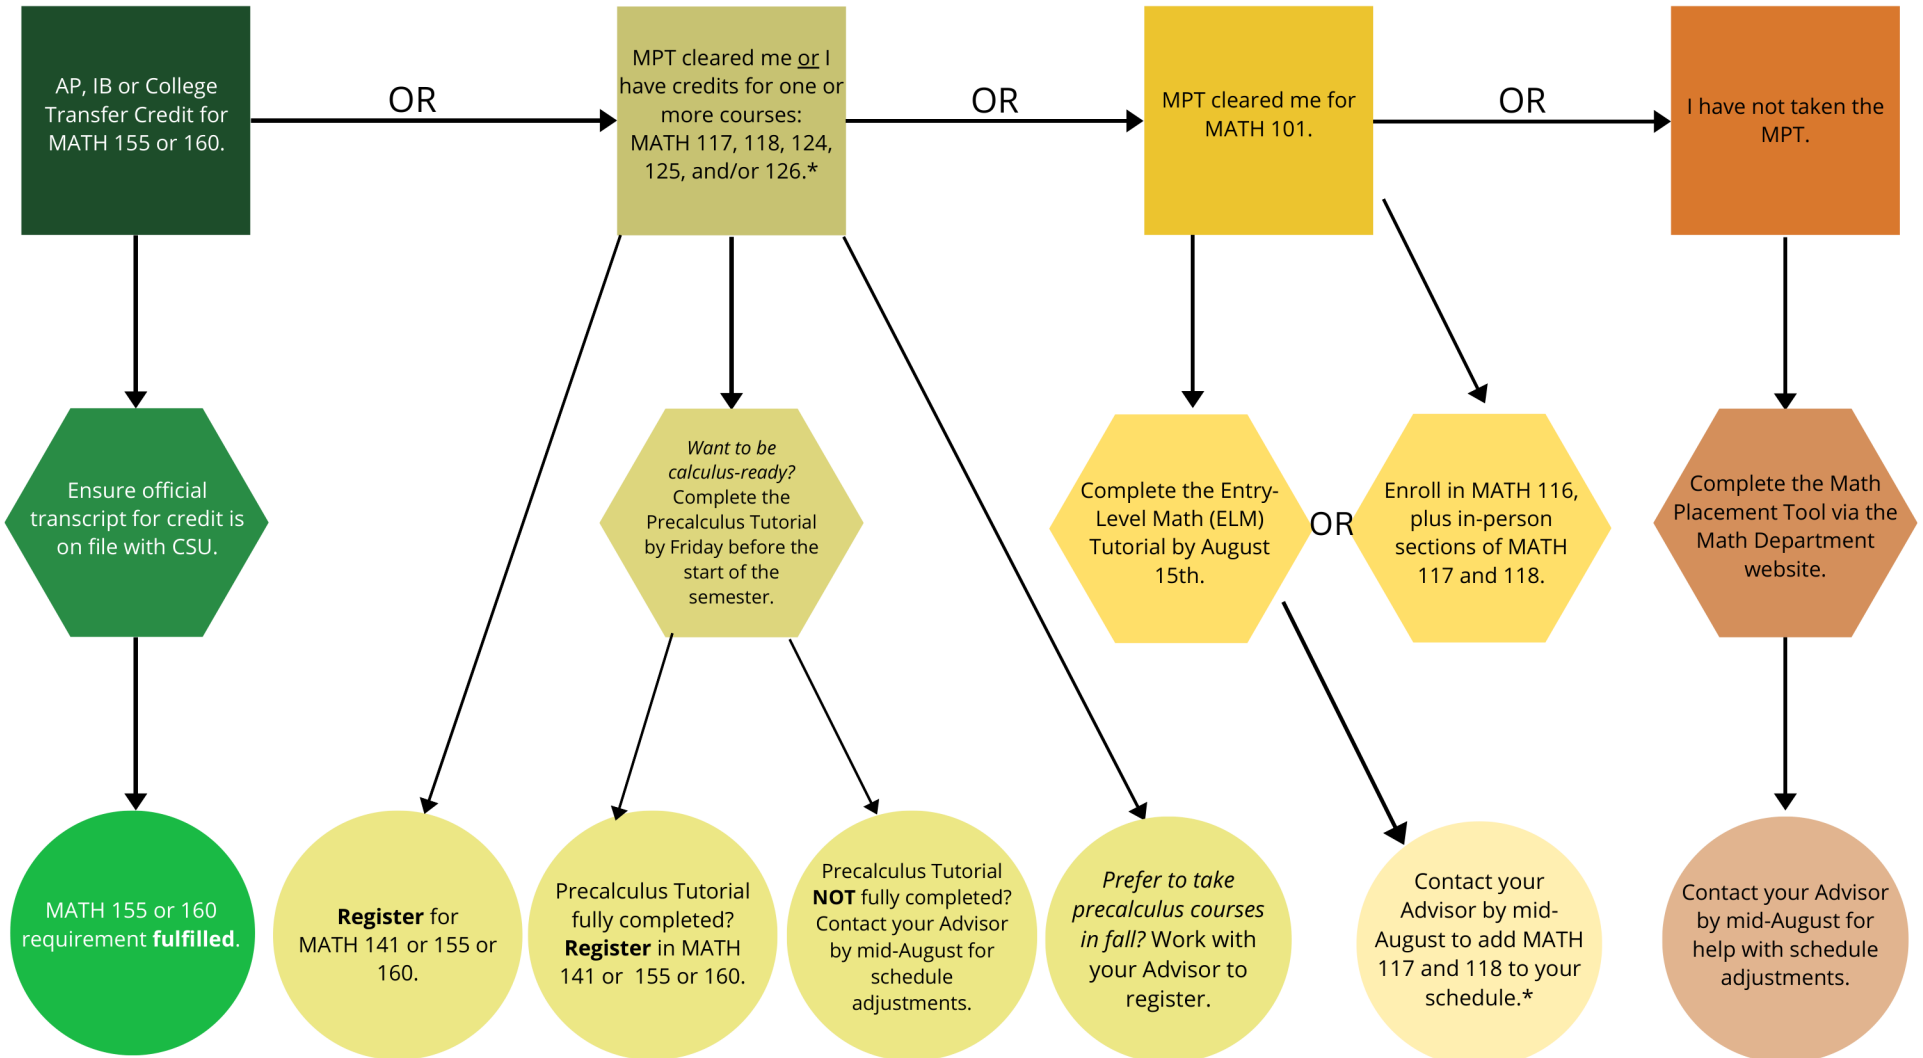

Warner College of Natural Resources

Math Placement Tool Flow Chart

for Calculus Readiness

*Additional MATH 120 or 127 options available.