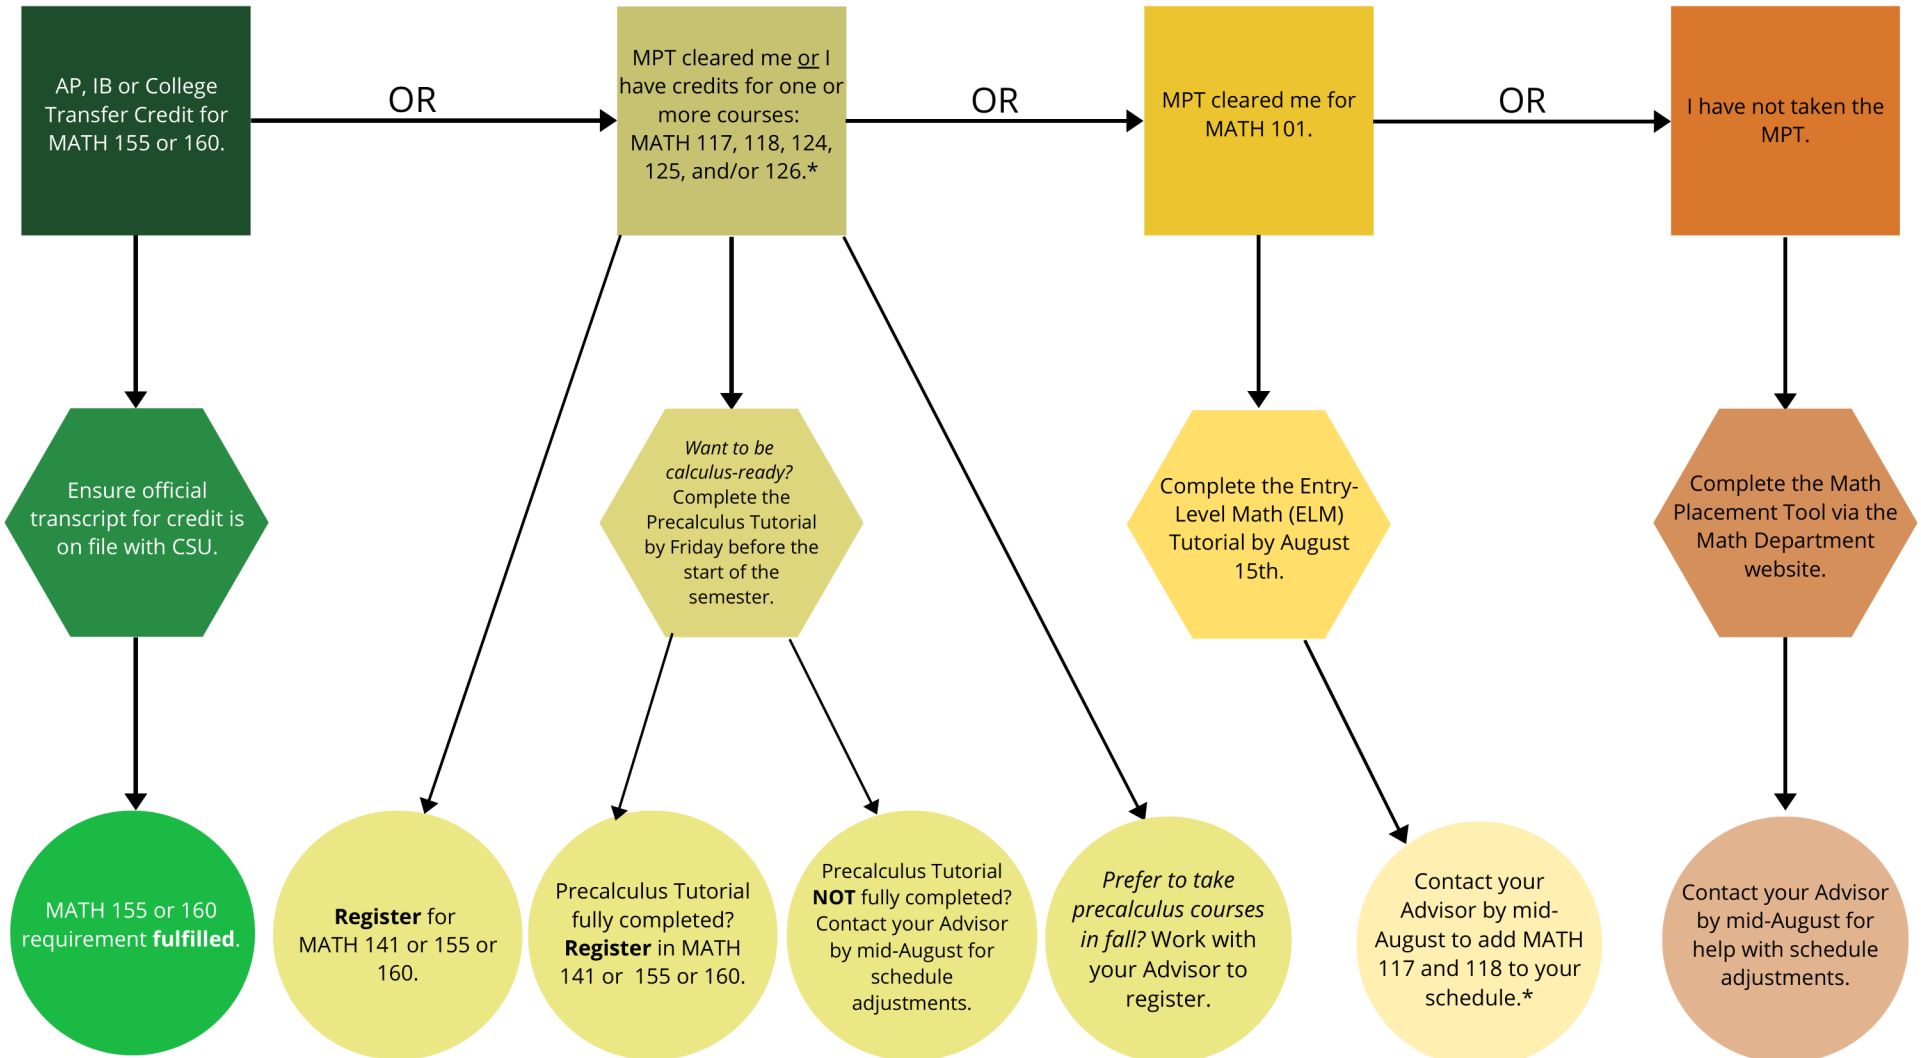

Warner College of Natural Resources

Math Placement Tool Flow Chart

for Calculus Readiness

*Additional MATH 120 or 127 options available.