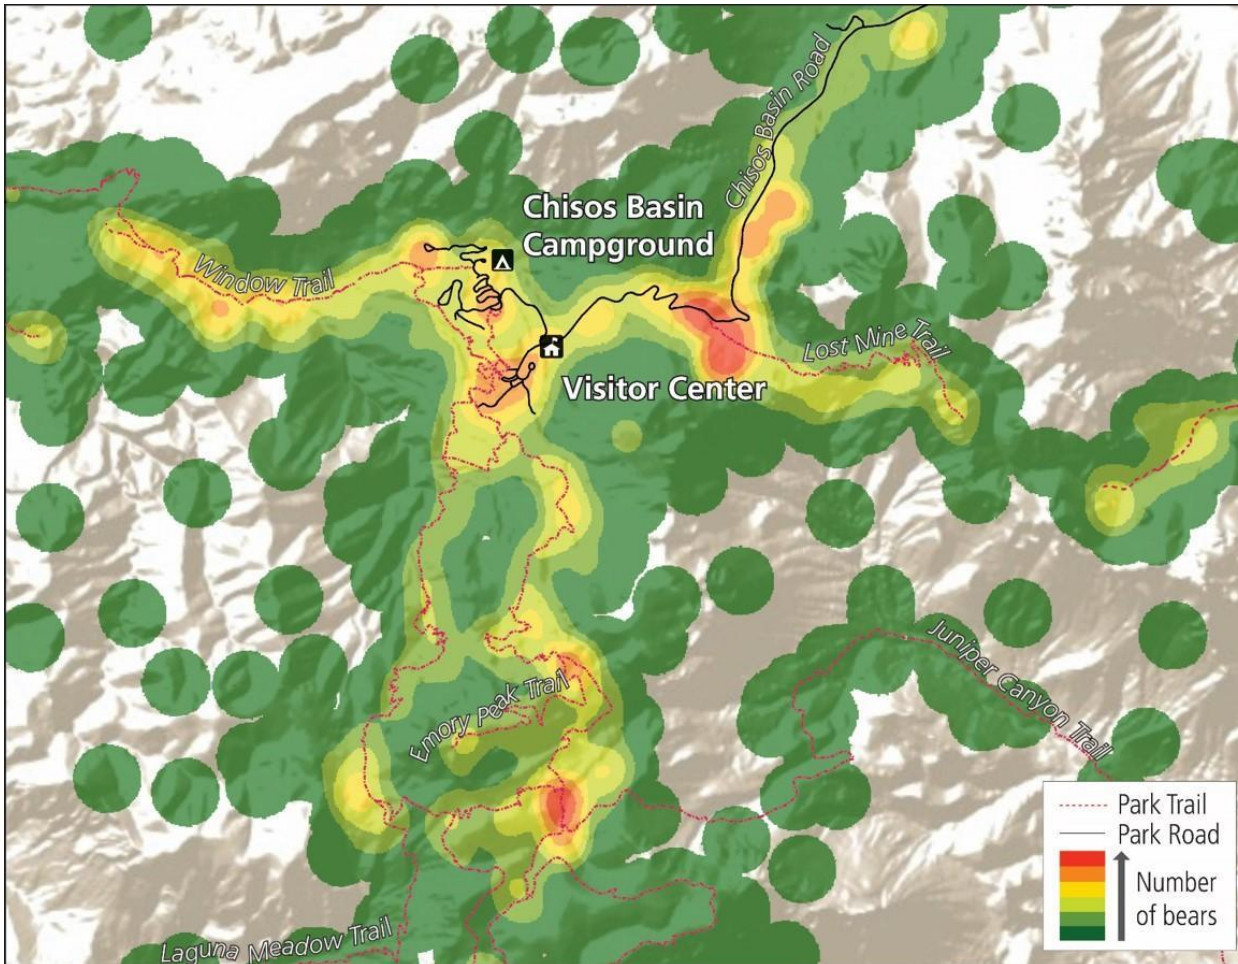

GIS Project Highlight: Resource Stewardship Strategies

AUTHOR: ZARA HICKMAN 02.2019

Research Associates within the Intermountain Region Geographic Resources assist with regional park Resource Stewardship Strategies (RSS) workshops. These workshops assemble park managers, and experts from the regional and national levels to help determine short, long-term goals and activities for each parks fundamental resources. Below is an example from the Big Bend National Park (Texas) RSS. Park managers expressed a need for better large mammal management as visitor crowding becomes more of an issue. IMR GIS was able to create heat maps for bears and mountain lions based on encounter information recorded at the park since the 1940s.

Heat map of bear encounters in the Chisos Basin within Big Bend National Park.